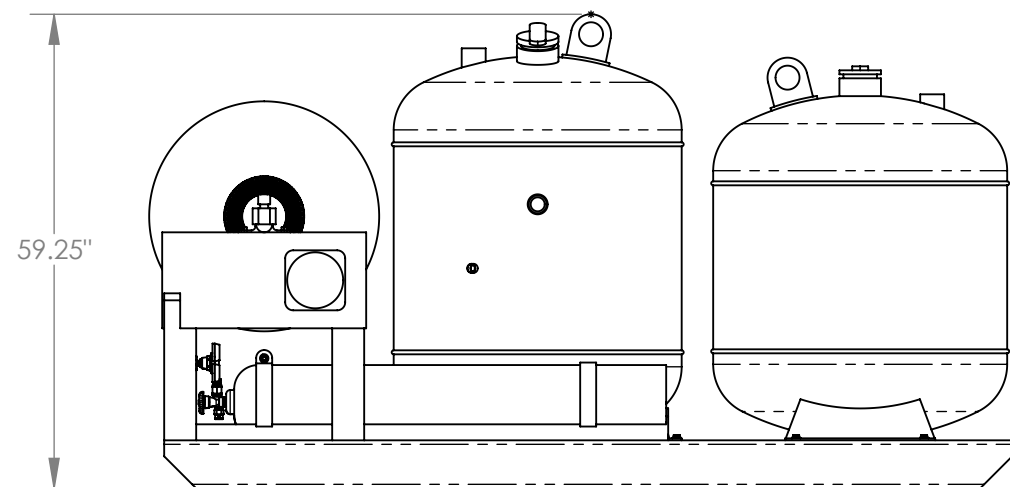

TOP VIEW

FRONT VIEW

**END VIEW
OF SKID**

**FRONT VIEW
OF SKID**

AMERICAN FIRE EQUIPMENT

TWIN AGENT 1,000-DC-150-AFFF

2,702 Lbs. EMPTY WEIGHT
5,027 Lbs. FULL WEIGHT