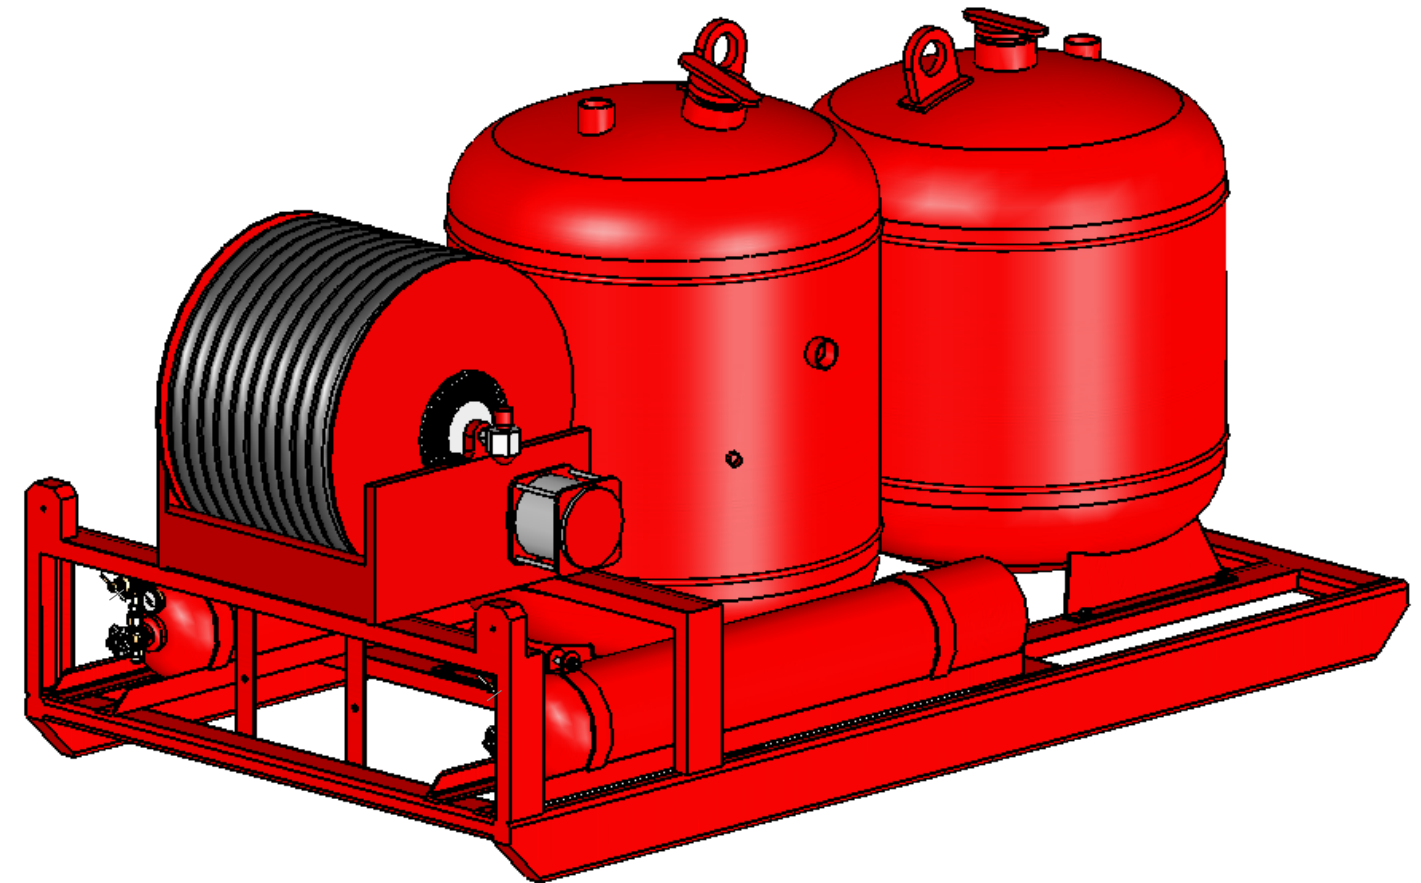

TOP VIEW

FRONT VIEW

**END VIEW
OF SKID**

**FRONT VIEW
OF SKID**

AMERICAN FIRE EQUIPMENT

TWIN AGENT 1,000-DC-150-AFFF

2,702 Lbs. EMPTY WEIGHT
5,027 Lbs. FULL WEIGHT