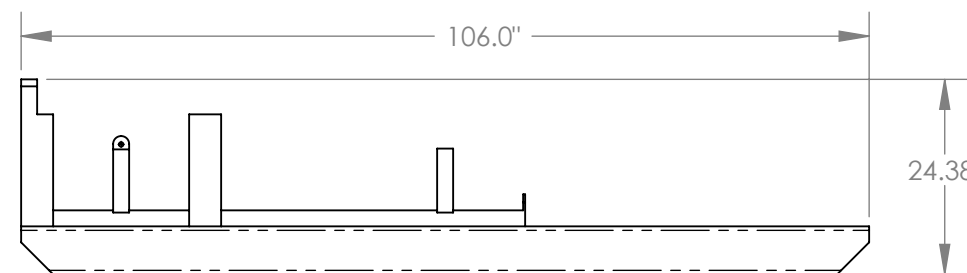

TOP VIEW

FRONT VIEW

**END VIEW
OF SKID**

**FRONT VIEW
OF SKID**

AMERICAN FIRE EQUIPMENT

TWIN AGENT 1,000-DC-150-AFFF

2,702 Lbs. EMPTY WEIGHT
5,027 Lbs. FULL WEIGHT