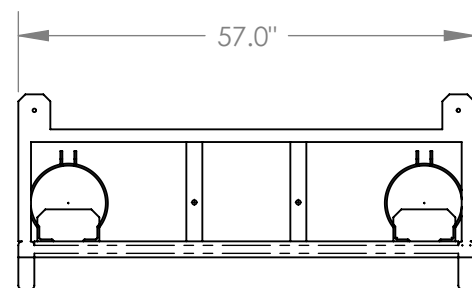

TOP VIEW

FRONT VIEW

**END VIEW
OF SKID**

**FRONT VIEW
OF SKID**

AMERICAN FIRE EQUIPMENT

TWIN AGENT 1,000-DC-150-AFFF

2,702 Lbs. EMPTY WEIGHT
5,027 Lbs. FULL WEIGHT