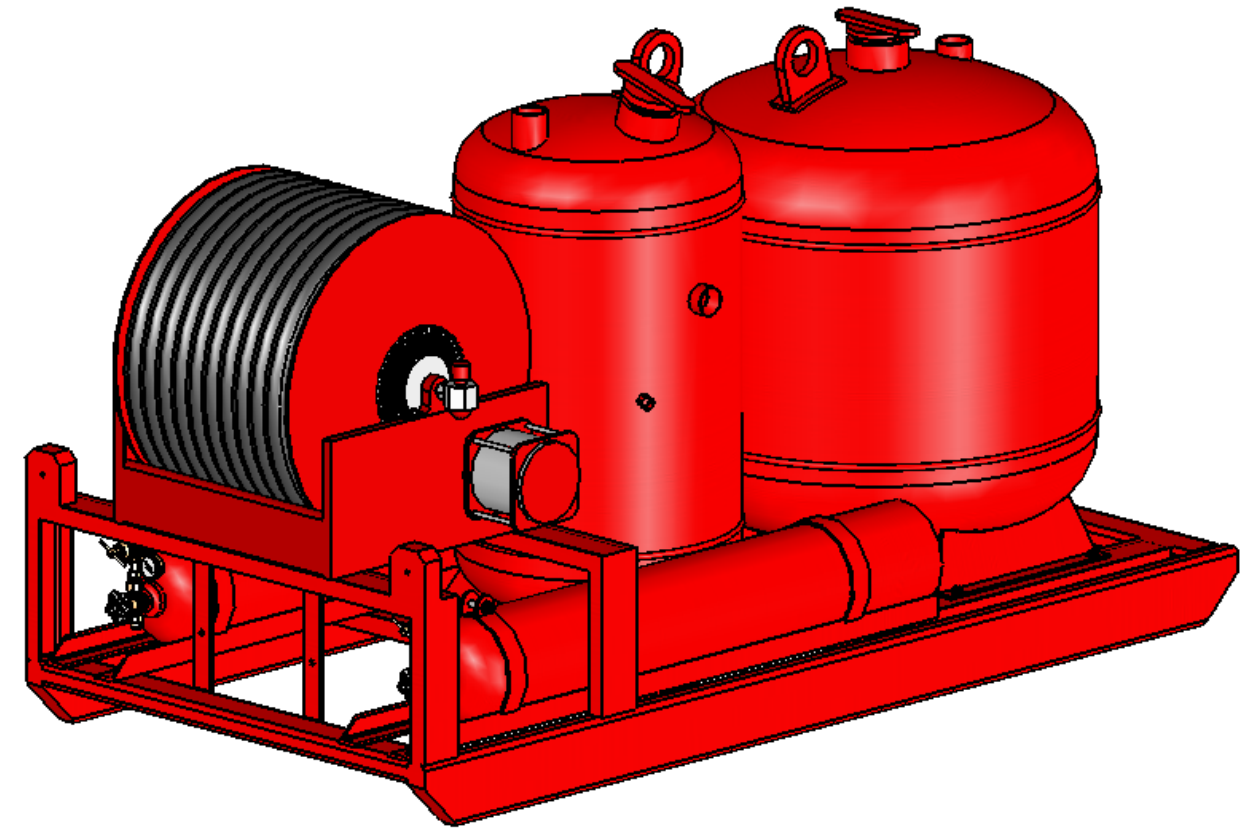

TOP VIEW

FRONT VIEW

**END VIEW
OF SKID**

**FRONT VIEW
OF SKID**

AMERICAN FIRE EQUIPMENT

TWIN AGENT 500-DC-150-AFF

2,370 Lbs. EMPTY WEIGHT
4,145 Lbs. FULL WEIGHT