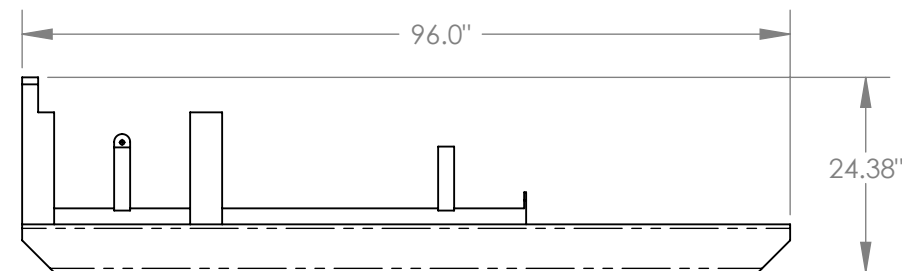

TOP VIEW

FRONT VIEW

**END VIEW
OF SKID**

**FRONT VIEW
OF SKID**

AMERICAN FIRE EQUIPMENT

TWIN AGENT 500-DC-150-AFF

2,370 Lbs. EMPTY WEIGHT
4,145 Lbs. FULL WEIGHT