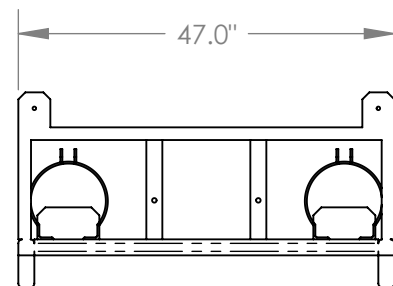

TOP VIEW

FRONT VIEW

**END VIEW
OF SKID**

**FRONT VIEW
OF SKID**

AMERICAN FIRE EQUIPMENT

TWIN AGENT 500-DC-150-AFF

2,370 Lbs. EMPTY WEIGHT
4,145 Lbs. FULL WEIGHT