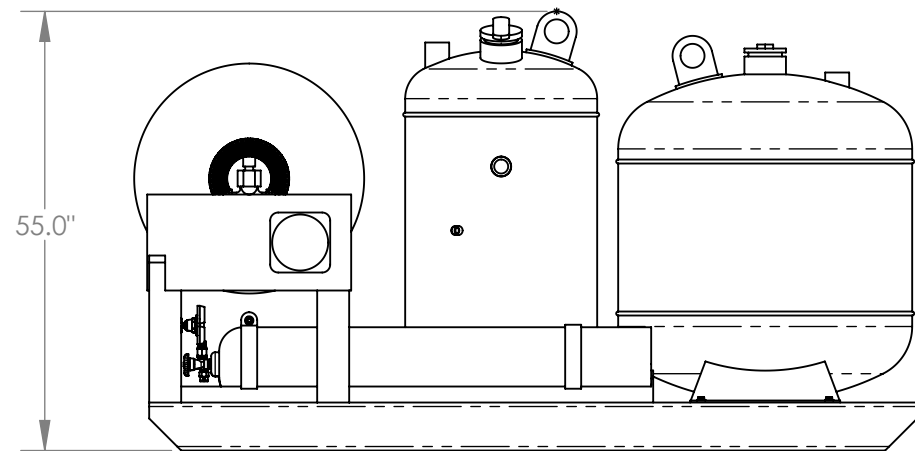

TOP VIEW

FRONT VIEW

**END VIEW
OF SKID**

**FRONT VIEW
OF SKID**

AMERICAN FIRE EQUIPMENT

TWIN AGENT 500-DC-150-AFF

2,370 Lbs. EMPTY WEIGHT
4,145 Lbs. FULL WEIGHT